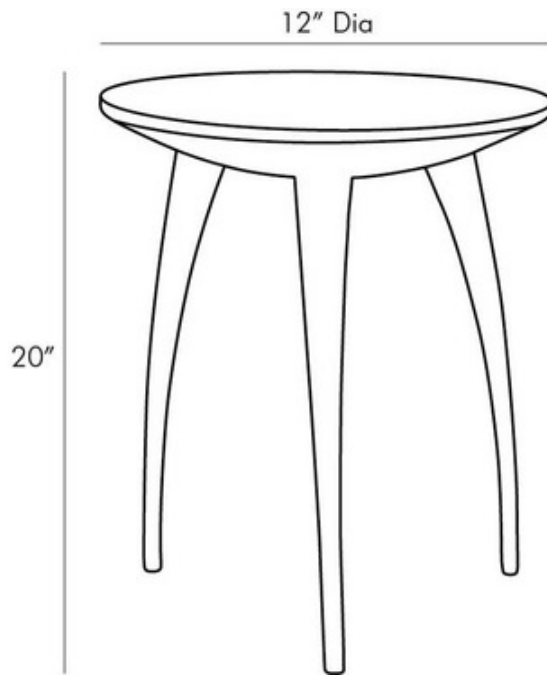

Rotterdam Accent Table

Description:

The Rotterdam Accent Table boasts a simple design, but has subtle details that makes it a unique piece, crafted entirely from Aluminum in a Graphite finish for a slightly Brutalist inspired design.

Shown in: Graphite

Price: \$875.00

- Shade Color: N/A
- Body Finish: Graphite
- Lamp: N/A
- Wattage: N/A
- Dimmer: N/A
- Dimensions: 20"W x 17"H

Product Number: AHM770861		
Company:	Fixture Type:	Jun 06, 2020
Project:	Approved By:	