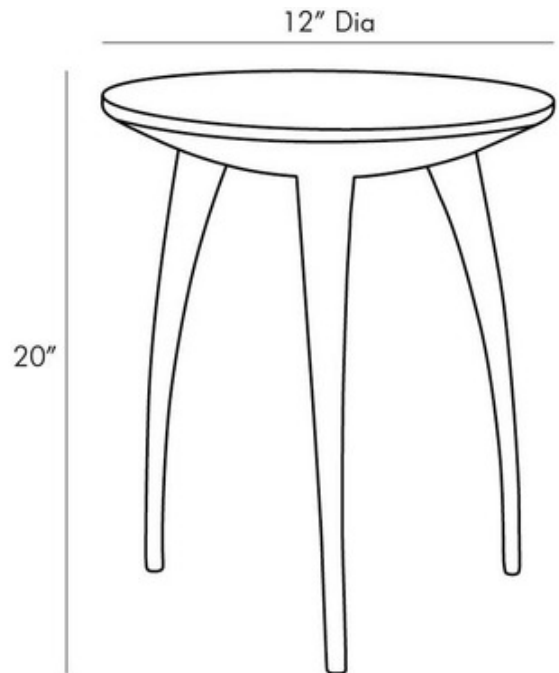

BRAND

Arteriors Home

DESCRIPTION

The Rotterdam Accent Table boasts a simple design, but has subtle details that makes it a unique piece, crafted entirely from Aluminum in a Graphite finish for a slightly Brutalist inspired design.

COLOR	N/A
BODY FINISH	Graphite
WATTAGE	N/A
DIMMER	N/A
DIMENSIONS	20"W x 17"H
LAMP	N/A

SPEC # AHM770861

COMPANY

PROJECT

FIXTURE TYPE

APPROVED BY

DATE