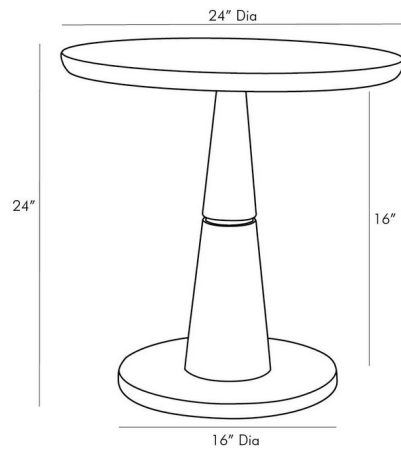

Lightology

lightology.com
866-954-4489
06-04-26

Project: _____

Company: _____

Location: _____ Fixture Type: _____

SPEC #: **AHM770862**

Approved On: _____ Approved By: _____

Rochester Side Table

By Arteriors Home

Description

The Rochester Side Table offers a chic modern look featuring a two-tone design, with the top half of the table finished in Antique Gold and the bottom section done in Burnished Gold with intriguing textures throughout.

Shown in gold

Specifications

COLOR	N/A
BODY FINISH	Gold
WATTAGE	N/A
DIMMER	N/A
DIMENSIONS	24"W x 24"H
BULB	N/A

CLICK TO VIEW PRODUCT

Notes: