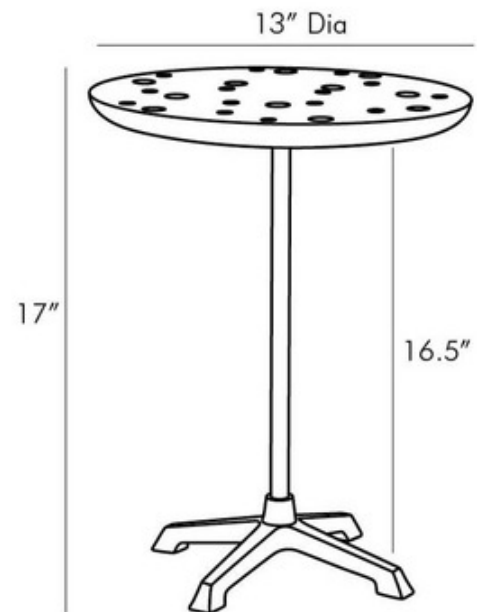

**BRAND**

Arteriors Home

**DESCRIPTION**

The Shelby Accent Table offers a charming, playful look that will be a unique addition to any interior, featuring a four-footed Antique Brass base with a Ebony finished solid oak table top with an inlaid irregular Brass pattern.

COLOR	N/A
BODY FINISH	Ebony
WATTAGE	N/A
DIMMER	N/A
DIMENSIONS	13"W x 17"H
LAMP	N/A

SPEC #

AHM770868

COMPANY

PROJECT

FIXTURE TYPE

APPROVED BY

DATE