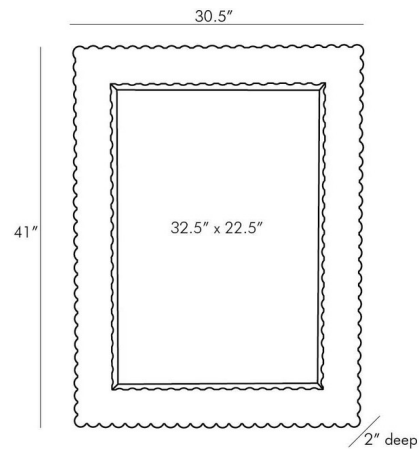

### Description

The Paxton Mirror offers a chic, textural look featuring a rectangular frame composed of Black stained solid wood knobs, surrounding a plain glass mirror with a beveled edge. Maybe be hung vertically or horizontally.

### Specifications

COLOR	N/A
BODY FINISH	Black
WATTAGE	N/A
DIMMER	N/A
DIMENSIONS	30.5"W x 41"H x 2"D
BULB	N/A

CLICK TO VIEW PRODUCT

Notes: