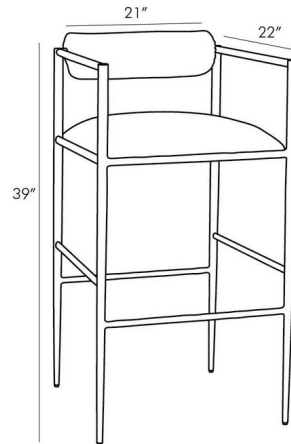

Lightology

lightology.com
866-954-4489
04-22-26

Project: _____

Company: _____

Location: _____ Fixture Type: _____

SPEC #: **AHM770881**

Approved On: _____ Approved By: _____

Barbana Bar Stool

By Arteriors Home

Description

The Barbana Bar Stool is an exquisite piece perfectly poised, perched on delicate legs recalling an insect. A body of natural iron is hand-forged to yield soft impressions along its sharp-angled frame.

Shown in natural iron / pewter texture

Specifications

COLOR	Pewter Texture
BODY FINISH	Natural Iron
WATTAGE	N/A
DIMMER	N/A
DIMENSIONS	21"W x 39"H x 22"D
BULB	N/A

CLICK TO VIEW PRODUCT

Notes: