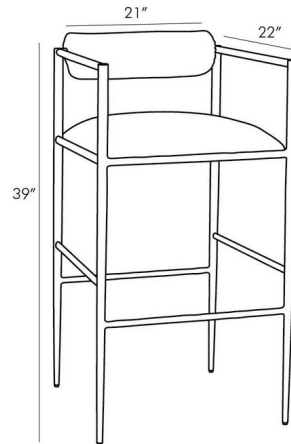

## Barbana Bar Stool

By Arteriors Home

### Description

The Barbana Bar Stool is an exquisite piece perfectly poised, perched on delicate legs recalling an insect. A body of natural iron is hand-forged to yield soft impressions along its sharp-angled frame.

### Specifications

COLOR	Pewter Texture
BODY FINISH	Natural Iron
WATTAGE	N/A
DIMMER	N/A
DIMENSIONS	21"W x 39"H x 22"D
BULB	N/A

CLICK TO VIEW PRODUCT

Notes: