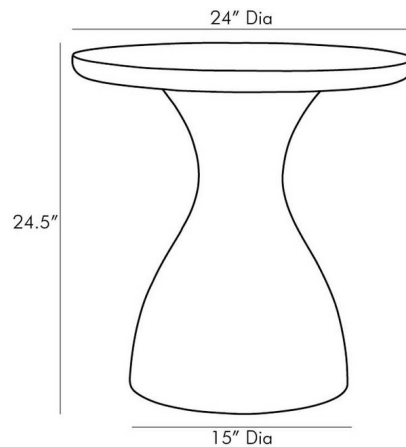

## Scout Side Table By Arteriors Home

### Description

The Scout Side Tables takes inspiration for its silhouette from the rounded, gourd-shaped tribal drums found through Africa with its curvaceous body crafted from Blackened mango wood.

Shown in black

### Specifications

|             |               |
|-------------|---------------|
| COLOR       | N/A           |
| BODY FINISH | Black         |
| WATTAGE     | N/A           |
| DIMMER      | N/A           |
| DIMENSIONS  | 24"W x 24.5"H |
| BULB        | N/A           |