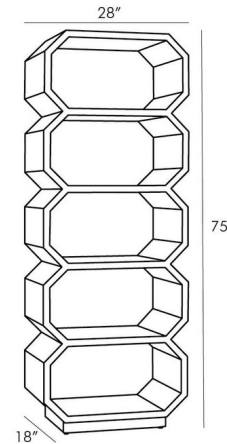

Lightology

lightology.com
866-954-4489
05-18-26

Project: _____

Company: _____

Location: _____ Fixture Type: _____

SPEC #: **AHM770888**

Approved On: _____ Approved By: _____

Riley Etagere By Arteriors Home

Description

The Riley Etagere offers a splash of midcentury modern inspired design, featuring five wide hexagonal shelves stacked to create a chic shelf perfect for displaying and storing. Finished in Umber oak veneer.

Shown in umber

Specifications

COLOR	N/A
BODY FINISH	Umber
WATTAGE	N/A
DIMMER	N/A
DIMENSIONS	28"W x 75"H x 18"D
BULB	N/A

CLICK TO VIEW PRODUCT

Notes: