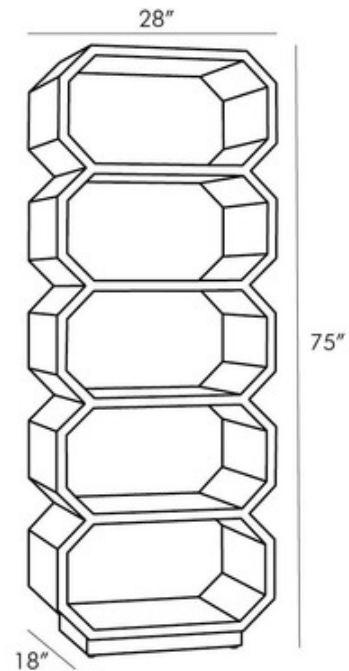

BRAND

Arteriors Home

DESCRIPTION

The Riley Etagere offers a splash of midcentury modern inspired design, featuring five wide hexagonal shelves stacked to create a chic shelf perfect for displaying and storing. Finished in Umber oak veneer.

Shown in: Umber

COLOR	N/A
BODY FINISH	Umber
WATTAGE	N/A
DIMMER	N/A
DIMENSIONS	28"W x 75"H x 18"D
LAMP	N/A

SPEC #

AHM770888

COMPANY

PROJECT

FIXTURE TYPE

APPROVED BY