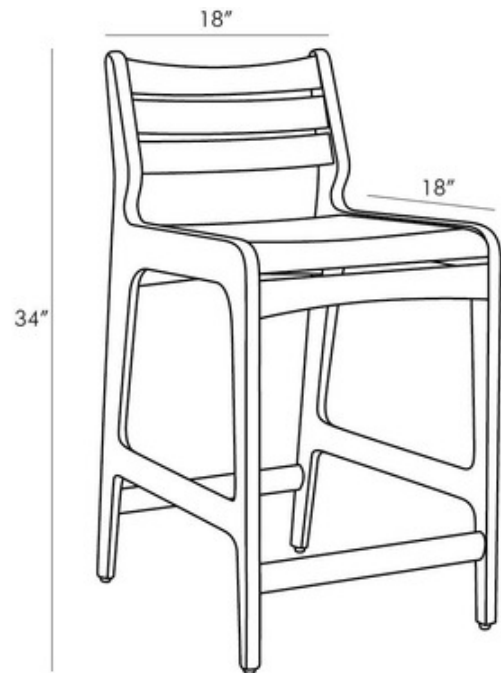

BRAND

Arteriors Home

DESCRIPTION

The Reynolds Counter Stool offers a sleek, classic look that will tie beautifully into a number of interiors, featuring a mid century inspired silhouette crafted of solid Walnut wood with elegant curves and slats on the chair seat and back. Also available as a chair and bar stool.

COLOR	N/A
BODY FINISH	Walnut
WATTAGE	N/A
DIMMER	N/A
DIMENSIONS	18"W x 34"H x 18"D
LAMP	N/A

SPEC #

AHM770891

COMPANY

PROJECT

FIXTURE TYPE

APPROVED BY

DATE