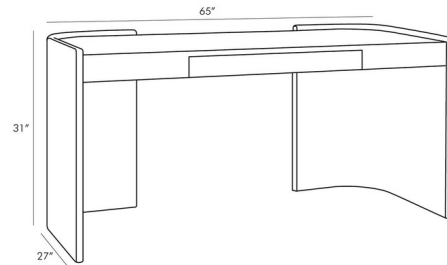

Specifications

COLOR	Grey
BODY FINISH	Black
WATTAGE	N/A
DIMMER	N/A
DIMENSIONS	65"W x 31"H x 27"D
BULB	N/A

CLICK TO VIEW PRODUCT

Notes: