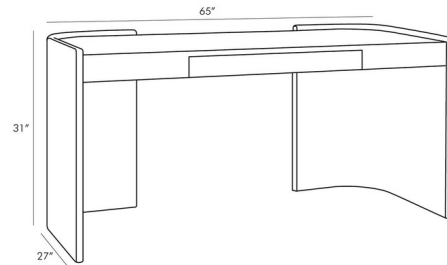

By Arteriors Home

Description

The Parnell Desk combines elegant curves with modern gray shades, creating an inspiring workspace. Its frame is finished in a special charcoal lacquer, giving it a fresh, rounded look. The expansive work surface features a delicate tropical ofram wood veneer. This veneer is arranged in a slip-matched pattern, meaning the slices follow the same design rather than alternating. To maintain a clean and stylish appearance, the drawer has a recessed handle and includes single extension, soft-close glides.

Shown in black / grey

Specifications

COLOR	Grey
BODY FINISH	Black
WATTAGE	N/A
DIMMER	N/A
DIMENSIONS	65"W x 31"H x 27"D
BULB	N/A

CLICK TO VIEW PRODUCT

Notes: