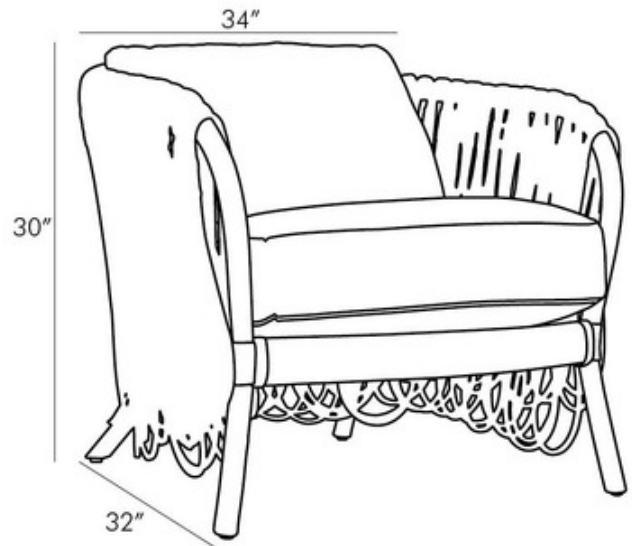

BRAND

Arteriors Home

DESCRIPTION

The Strata Lounge Chair offers a chic and intriguing look that adds a twist to a classic silhouette, featuring a Black finished chair composed of bent rattan poles and embellished with loops that drape the sides and back of the chair for a unique overall look. Available upholstered in White Muslin or Graphite Leather.

COLOR	N/A
BODY FINISH	White Muslin
WATTAGE	N/A
DIMMER	N/A
DIMENSIONS	34"W x 30"H x 32"D
LAMP	N/A

SPEC # AHM770903

COMPANY	PROJECT	FIXTURE TYPE	APPROVED BY	DATE