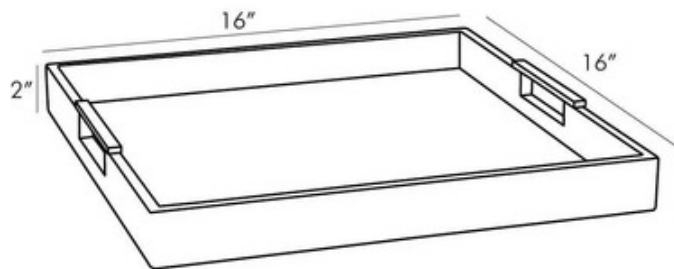

Parker Large Tray

Description:

The Parker Large Tray offers a chic, versatile look that is crafted in a luxurious style, featuring a wooden rectangular shape finished in a Navy Blue lacquer and complete with Polished Brass handles.

Shown in: Navy Blue

Price: \$455.00

- Shade Color: N/A
- Body Finish: Navy Blue
- Lamp: N/A
- Wattage: N/A
- Dimmer: N/A
- Dimensions: 16"W x 2"H x 16"D

Product Number: AHM770905		
Company:	Fixture Type:	Jun 06, 2020
Project:	Approved By:	