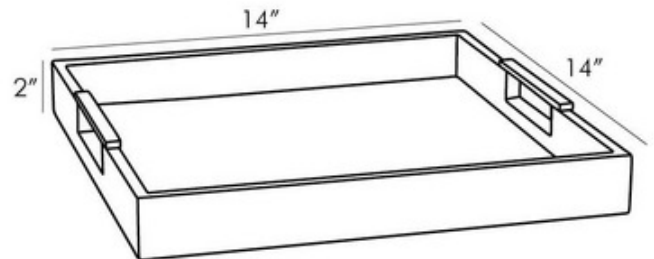

BRAND

Arteriors Home

DESCRIPTION

The Parker Small Tray offers a chic, versatile look that is crafted in a luxurious style, featuring a wooden rectangular shape finished in a Taupe lacquer and complete with Polished Brass handles.

COLOR	N/A
BODY FINISH	Taupe
WATTAGE	N/A
DIMMER	N/A
DIMENSIONS	14"W x 2"H x 14"D
LAMP	N/A

SPEC #

AHM770906

COMPANY

PROJECT

FIXTURE TYPE

APPROVED BY

DATE