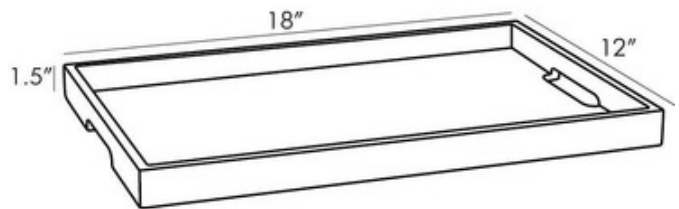

**BRAND**

Arteriors Home

**DESCRIPTION**

The Speck Tray offers a chic and luxurious look, featuring a rectangular tray with an eggshell inlay, which is a layer of eggshells covering the base and then painted with a Black finish with sanded down detailing to give the lamp added texture and depth set into a Navy Blue frame.

<b>COLOR</b>	N/A
<b>BODY FINISH</b>	Navy Blue
<b>WATTAGE</b>	N/A
<b>DIMMER</b>	N/A
<b>DIMENSIONS</b>	18"W x 1.5"H x 12"D
<b>LAMP</b>	N/A

**SPEC #**

AHM770907

COMPANY

PROJECT

FIXTURE TYPE

APPROVED BY

DATE