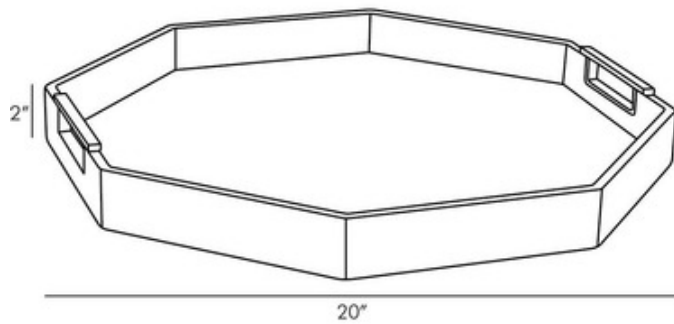

Ross Tray

Description:

The Ross Tray offers a chic, versatile look that is crafted in a luxurious style, featuring a wooden octagonal shape finished in a Taupe lacquer and complete with Polished Brass handles.

Shown in: Taupe

List Price: \$700.00
 Our Price: \$560.00

Shade Color: N/A
 Body Finish: Taupe
 Lamp: N/A
 Wattage: N/A
 Dimmer: N/A
 Dimensions: 20"W x 5"H

Product Number: AHM770908			
Company:		Fixture Type:	Date: Jan 20, 2020
Project:		Approved By:	