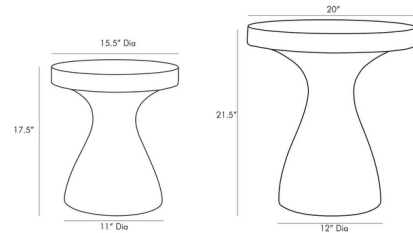

### Description

The Serafina Small Accent Table offers a chic, yet deceptive design giving the impression of a full marble piece, yet it is much lighter, constructed out of lightweight concrete through a process called hydrographics. Each piece will have a unique veining and color scale.

### Specifications

COLOR	N/A
BODY FINISH	Sahara Faux Marble
WATTAGE	N/A
DIMMER	N/A
DIMENSIONS	20"W x 21.5"H
BULB	N/A

CLICK TO VIEW PRODUCT

Notes: