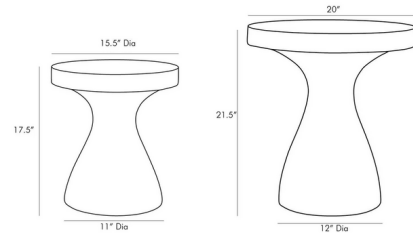

By Arteriors Home

Description

The Serafina Small Accent Table offers a chic, yet deceptive design giving the impression of a full marble piece, yet it is much lighter, constructed out of lightweight concrete through a process called hydrographics. Each piece will have a unique veining and color scale.

Shown in sahara faux marble

Specifications

COLOR	N/A
BODY FINISH	Sahara Faux Marble
WATTAGE	N/A
DIMMER	N/A
DIMENSIONS	20"W x 21.5"H
BULB	N/A

CLICK TO VIEW PRODUCT

Notes: