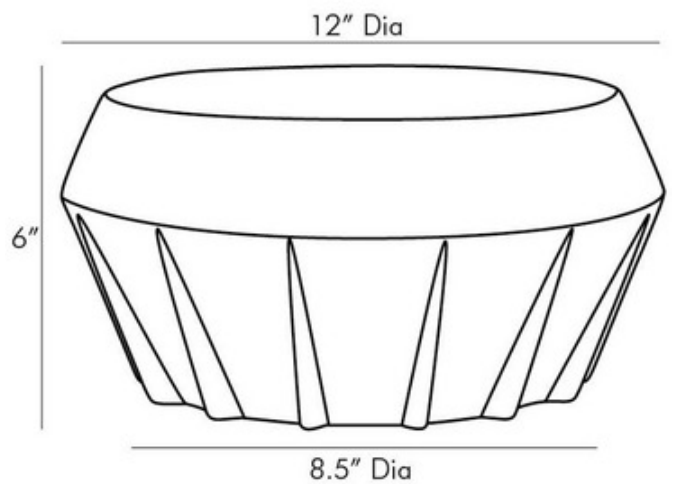

**BRAND**

Arteriors Home

**DESCRIPTION**

The Shiloh Centerpiece draws inspiration from industrial design with its Gunmetal glaze and contrasting Ivory fins on its dual-tapered ceramic silhouette that is reminiscent of machinery parts.

COLOR	N/A
BODY FINISH	Gunmetal
WATTAGE	N/A
DIMMER	N/A
DIMENSIONS	12"W x 6"H
LAMP	N/A

SPEC # AHM770912

COMPANY	PROJECT	FIXTURE TYPE	APPROVED BY	DATE