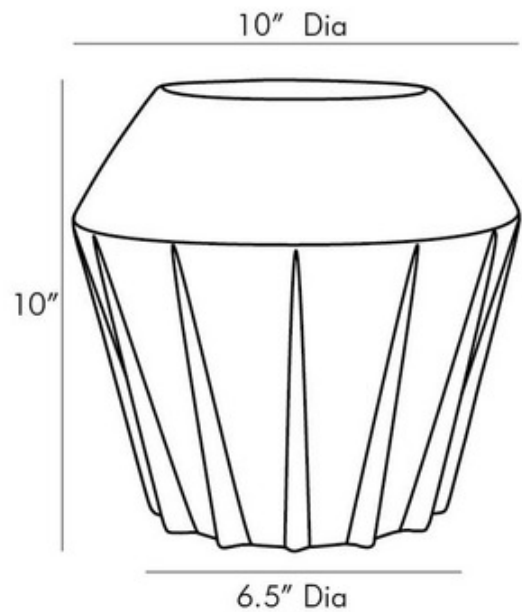

BRAND

Arteriors Home

DESCRIPTION

The Shiloh Vase draws inspiration from industrial design with its Gunmetal glaze and contrasting Ivory fins on its dual-tapered ceramic silhouette that is reminiscent of machinery parts.

COLOR	N/A
BODY FINISH	Gunmetal
WATTAGE	N/A
DIMMER	N/A
DIMENSIONS	10"W x 10"H
LAMP	N/A

SPEC # AHM770913

COMPANY	PROJECT	FIXTURE TYPE	APPROVED BY	DATE