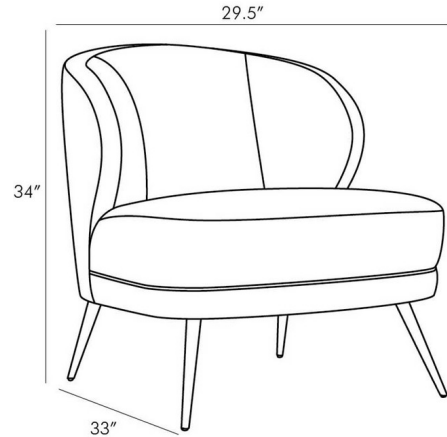

By Arteriors Home

Description

The Kitts Chair offers a timeless look steeped in casual luxury, featuring a curved back to give you ample support and sloping arms to curl into, making this a favorite piece. Available upholstered in Flax Linen, Marigold Velvet, or Grey Leather.

Shown in marigold velvet

Specifications

COLOR	N/A
BODY FINISH	Marigold Velvet
WATTAGE	N/A
DIMMER	N/A
DIMENSIONS	29.5"W x 34"H x 33"D
BULB	N/A

CLICK TO VIEW PRODUCT

Notes: