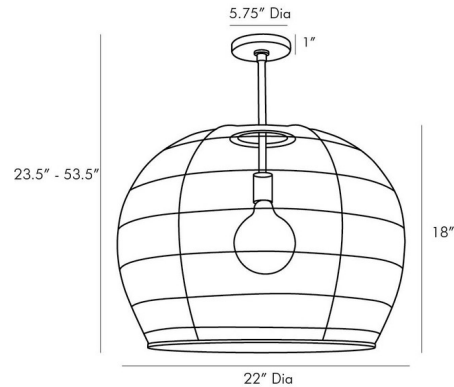

By Arteriors Home

Description

The Swami Small Pendant offers a chic, modern look utilizing old world techniques to craft a piece that will have an intriguing presence in any space. It features a slight bell shape composed of hundreds of thin buri sticks set into an Antique Brass frame and stem. Includes one 4 inch, one 6 inch, and two 12 inch down rods. Suitable for covered outdoor locations. UL and cUL listed.

Shown in antique brass

Specifications

COLOR	N/A
BODY FINISH	Antique Brass
WATTAGE	100W
DIMMER	Standard 120V
DIMENSIONS	22"W x 23.5"H
BULB NOT INCLUDED	1 x G40/Medium (E26)/100W/120V Incandescent
OTHER BULB OPTIONS	1 x G40/Medium (E26)/120V LED