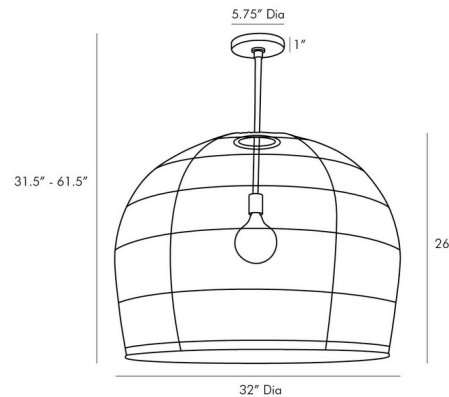

## Swami Large Pendant

By Arteriors Home

### Description

The Swami Large Pendant offers a chic, modern look utilizing old world techniques to craft a piece that will have an intriguing presence in any space. It features a dome shaped shade composed of hundreds of thin buri sticks set into an Antique Brass frame and stem. Includes one 4 inch, one 6 inch, and two 12 inch down rods. Suitable for covered outdoor locations. UL and cUL listed.

### Specifications

COLOR	N/A
BODY FINISH	Antique Brass
WATTAGE	150W
DIMMER	Standard 120V
DIMENSIONS	32"W x 31.5"H
BULB NOT INCLUDED	1 x G40/Medium (E26)/150W/120V Incandescent
OTHER BULB OPTIONS	1 x G40/Medium (E26)/120V LED