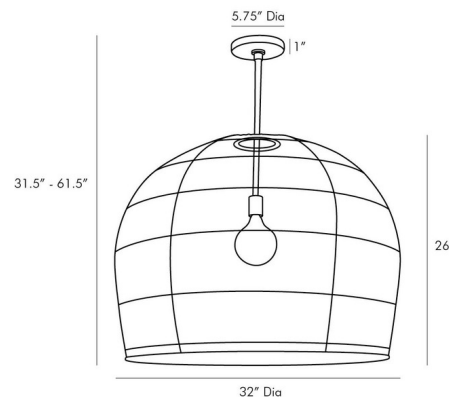

Specifications

COLOR	N/A
BODY FINISH	Antique Brass
WATTAGE	17W
DIMMER	Standard 120V
DIMENSIONS	32"W x 31.5"H
BULB NOT INCLUDED	1 x G40/Medium (E26)/17W/120V LED
OTHER BULB OPTIONS	1 x G40/Medium (E26)/120V LED

Technical Information

PRODUCT DIMENSIONS Downrods: One 4", One 6" and Two 12" Included

Shown in antique brass

CLICK TO VIEW PRODUCT

Notes: