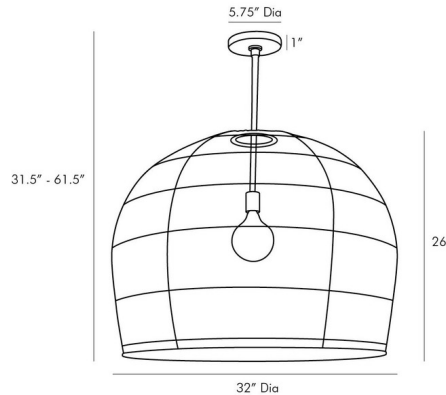

## Swami Large Pendant

By Arteriors Home

### Description

The Swami Large Pendant offers a chic, modern look utilizing old world techniques to craft a piece that will have an intriguing presence in any space. It features a dome shaped shade composed of hundreds of thin buri sticks set into an Antique Brass frame and stem. Includes one 4 inch, one 6 inch, and two 12 inch down rods. Suitable for covered outdoor locations. UL and cUL listed.

### Specifications

COLOR	N/A
BODY FINISH	Antique Brass
WATTAGE	150W
DIMMER	Standard 120V
DIMENSIONS	32"W x 31.5"H
BULB NOT INCLUDED	1 x G40/Medium (E26)/150W/120V Incandescent
OTHER BULB OPTIONS	1 x G40/Medium (E26)/120V LED