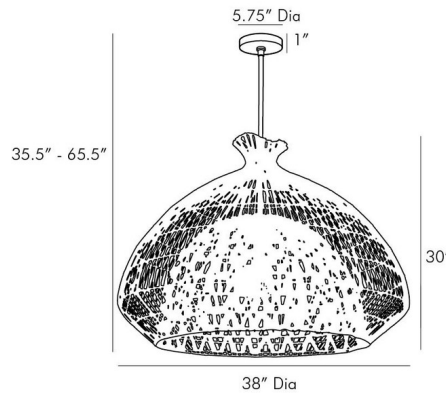

## Rimini Pendant By Arteriors Home

### Description

The Rimini Pendant offers an organic look with an intriguing silhouette that will be a chic addition to any space, featuring a dome shaped dual composed of naturally finished rattan on the interior and a Black finished metal cage frame on the exterior, suspended from an Antique Brass finished down rod. Includes one 4 inch, one 6 inch, and two 12 inch down rods. Suitable for covered outdoor spaces. UL and cUL listed.

### Specifications

COLOR	Black
BODY FINISH	Antique Brass
WATTAGE	150W
DIMMER	Standard 120V
DIMENSIONS	38"W x 35.5"H
BULB NOT INCLUDED	1 x A19/Medium (E26)/150W/120V Incandescent
OTHER BULB OPTIONS	1 x A19/GU24/120V LED