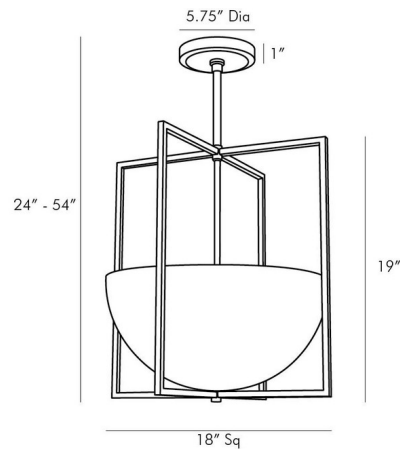

### Description

The Royce Pendant offers a chic, geometric inspired design that features an Opal half sphere shade set into an open rectangular frame. Includes one 4 inch, one 6 inch, and two 12 inch down rods. Suitable for covered outdoor locations. UL and cUL listed.

### Specifications

COLOR	Opal
BODY FINISH	Antique Brass
WATTAGE	16W
DIMMER	Standard 120V
DIMENSIONS	18"W x 24"H
BULB NOT INCLUDED	2 x A19/Medium (E26)/8W/120V LED
OTHER BULB OPTIONS	2 x A19/Medium (E26)/120V LED 2 x A19/Medium (E26)/60W/120V Incandescent