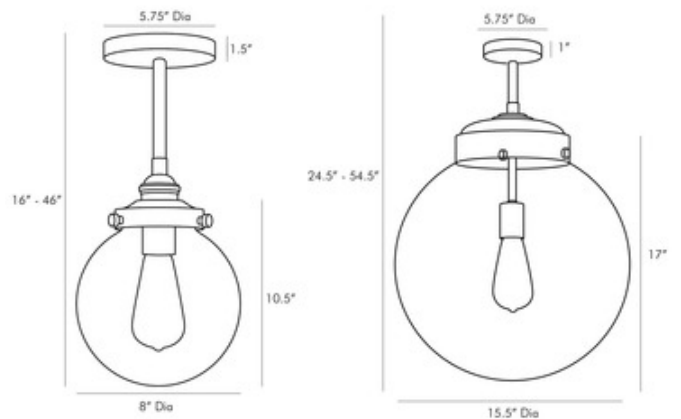

BRAND

Arteriors Home

DESCRIPTION

The Reeves Outdoor Pendant offers a minimal, yet chic look that will be an effortless addition to any outdoor or indoor space, featuring a Clear glass globe shade to expose a vintage Edison bulb, set into an Aged Iron socket holder and stem. Includes one 4 inch, one 6 inch, and two 12 inch down rods. Rated for wet locations. UL and cUL listed.

SHADE COLOR	Clear
BODY FINISH	Aged Brass
WATTAGE	60W
DIMMER	Standard 120V
DIMENSIONS	46"L x 8"W x 16"H
BULB NOT INCLUDED	
LAMP	1 x Edison/Medium (E26)/60W/120V Incandescent 1 x Edison/Medium (E26)/120V LED