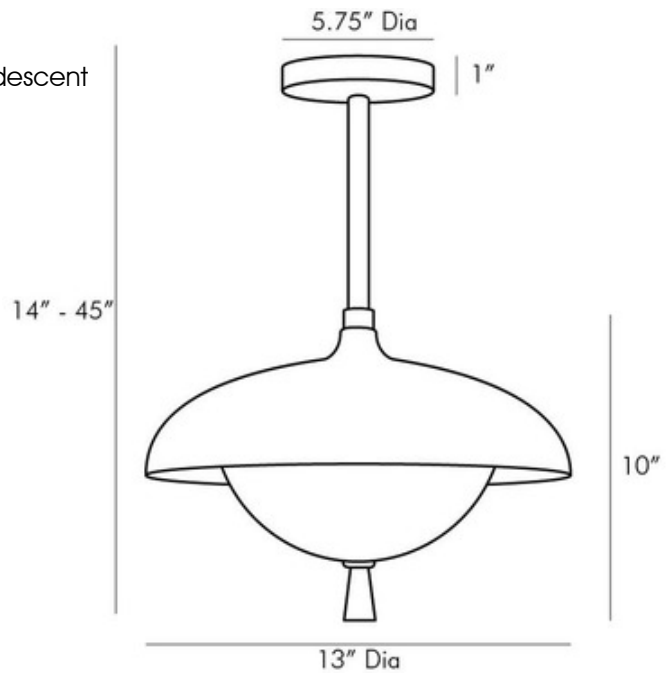

# Stanwick Outdoor Pendant

**Description:**

The Stanwick Outdoor Pendant offers a touch of vintage inspired flair, featuring a shallow dome shade paired with an inner Opal glass bowl shade for a chic overall look. Available finished in Aged Iron with Nickel finials or Aged Brass with Antique Brass finials. Includes one 4 inch, one 6 inch, and two 12 inch down rods. Rated for wet locations. UL and cUL listed.

Shown in: Aged Iron / Opal

List Price: \$843.75  
 Our Price: \$675.00

Shade Color: Opal  
 Body Finish: Aged Iron  
 Lamp: 1 x B10/Candelabra (E12)/60W/120V Incandescent  
 1 x B10/Candelabra (E12)/120V LED  
 Wattage: 60W  
 Dimmer: Incandescent  
 Dimensions: 45"L x 13"W x 15"H