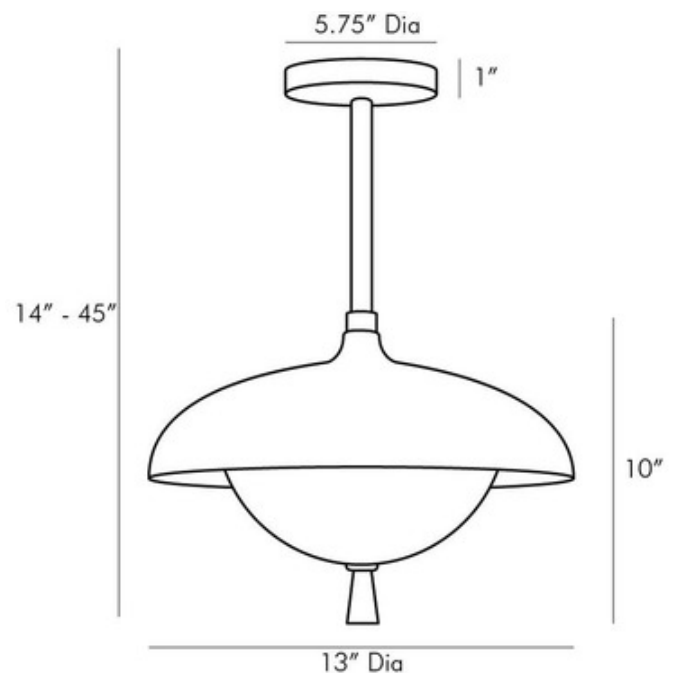

COMPANY	PROJECT	FIXTURE TYPE	APPROVED BY	DATE