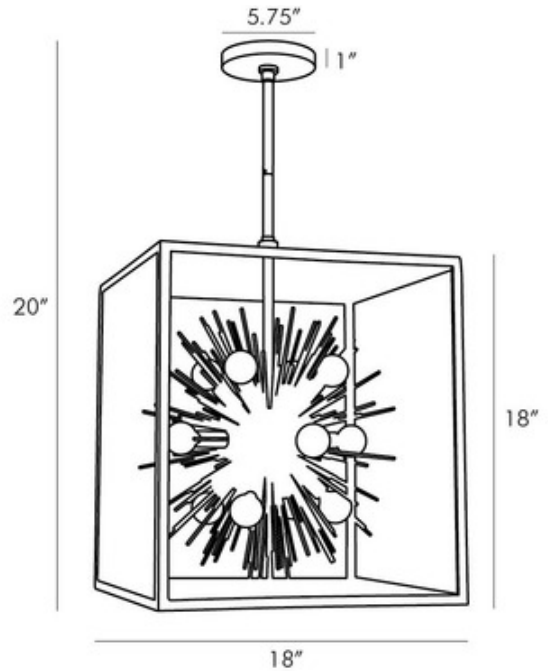

BRAND

Arteriors Home

DESCRIPTION

The Zanadoo Outdoor Pendant will be an intriguingly chic addition to any indoor or outdoor area, featuring an Aged Iron or Aged Brass finished sputnik style pendant housed in a matching square frame with Clear glass panels. Rated for wet locations. UL and cUL listed.

SHADE COLOR	Clear
BODY FINISH	Aged Iron
WATTAGE	480W
DIMMER	Standard 120V
DIMENSIONS	114"L x 18"W x 26"H
BULB NOT INCLUDED	
LAMP	12 x G16.5/Candelabra (E12)/40W/120V Incandescent 12 x G16.5/Candelabra (E12)/120V LED