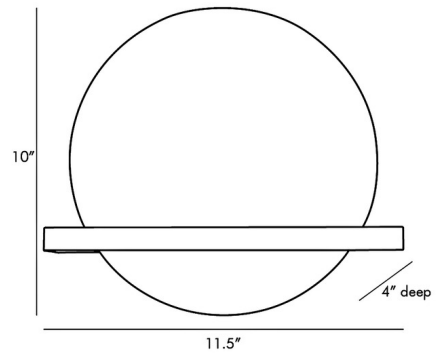

### Specifications

COLOR	Onyx
BODY FINISH	Antique Brass
WATTAGE	5W
DIMMER	Standard 120V
DIMENSIONS	11.5"W x 10"H x 4"D
BULB NOT INCLUDED	1 x B11/Candelabra (E12)/5W/120V LED
OTHER BULB OPTIONS	1 x B10/Candelabra (E12)/120V LED 1 x B10/Candelabra (E12)/60W/120V Incandescent