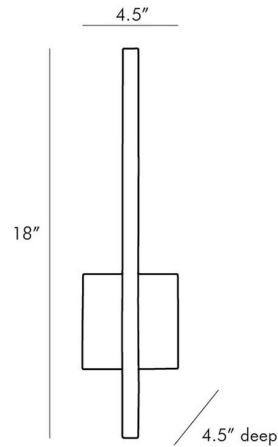

### Description

The Simba Wall Sconce offers a sleek, ultra modern look featuring a tall, slim vertical stem shade set into a matching square backplate.

### Specifications

COLOR	N/A
BODY FINISH	Antique Brass
WATTAGE	8W
DIMMER	Low Voltage Electronic
DIMENSIONS	4.5"W x 18"H x 4.5"D
INTEGRATED LED MODULE	1 x LED/8W/120V LED

### Technical Information

PRODUCT DIMENSIONS	Back Plate: 4.5" Square
LAMP COLOR	2700K
LUMENS/WATT	123.75
LUMINOUS FLUX	990 lumens

Shown in antique brass

CLICK TO VIEW PRODUCT

Notes: