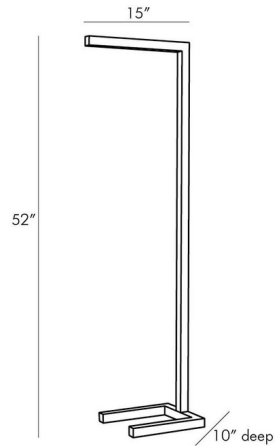

Shown in vintage brass