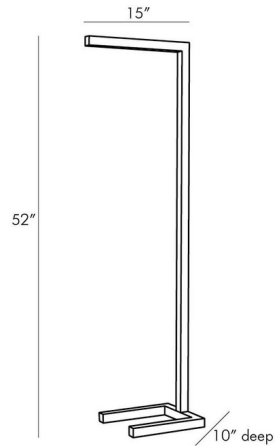

### Specifications

COLOR . . . . . N/A  
BODY FINISH . . . . . Vintage Brass  
WATTAGE . . . . . 12W  
DIMMER . . . . . Included  
DIMENSIONS . . . . . 15"W x 52"H x 10"D  
INTEGRATED LED MODULE . . . . . 1 x LED/12W/120V LED

### Technical Information

PRODUCT DIMENSIONS . . . . . Cord Length: 120"

Shown in vintage brass

CLICK TO VIEW PRODUCT

Notes: