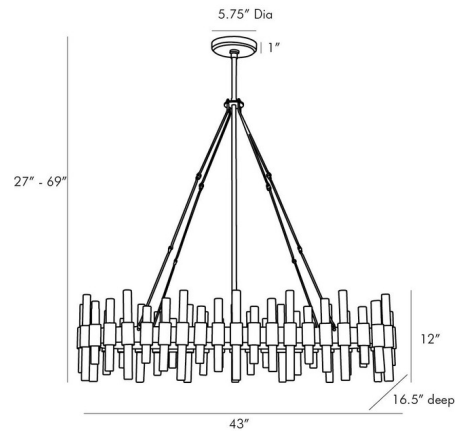

By Arteriors Home

Description

The Haskell Oval Chandelier showcases a unique combination of brass and acrylic details, featuring Clear acrylic tubes of varying lengths set into the Antique Brass finished ovular band, creating a shade around the light source. Suitable for covered outdoor areas. UL and CUL listed.

Shown in antique brass / clear

Specifications

COLOR	Clear
BODY FINISH	Antique Brass
WATTAGE	400W
DIMMER	Standard 120V
DIMENSIONS	43"W x 27"H
BULB NOT INCLUDED	10 x B10/Candelabra (E12)/40W/120V Incandescent
OTHER BULB OPTIONS	10 x B10/Candelabra (E12)/120V LED