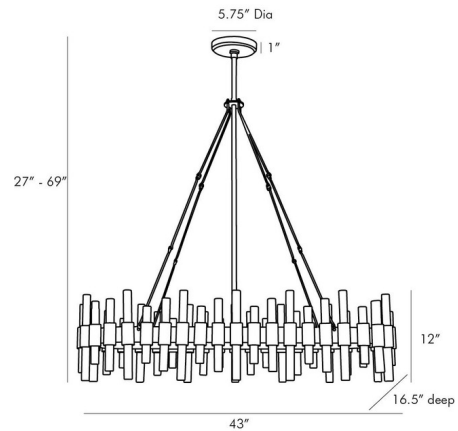

Description

The Haskell Oval Chandelier showcases a unique combination of brass and acrylic details, featuring Clear acrylic tubes of varying lengths set into the Antique Brass finished ovular band, creating a shade around the light source. Suitable for covered outdoor areas. UL and CUL listed.

Shown in antique brass / clear

Specifications

COLOR	Clear
BODY FINISH	Antique Brass
WATTAGE	400W
DIMMER	Standard 120V
DIMENSIONS	43"W x 27"H
BULB NOT INCLUDED	10 x B10/Candelabra (E12)/40W/120V Incandescent
OTHER BULB OPTIONS	10 x B10/Candelabra (E12)/120V LED