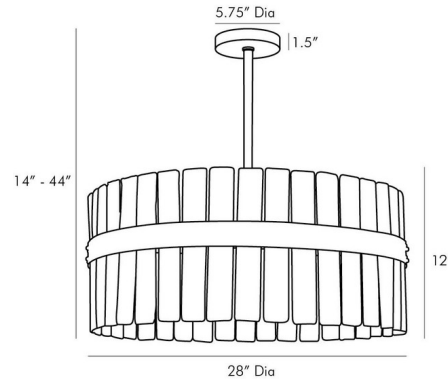

By Arteriors Home

Description

The Sinclair Chandelier offers a sophisticated look, featuring hand crafted panels of organic Seeded Clear Glass set into an outer Antique Brass finished steel band composing a drum shade. Includes one 6 inch and two 12 inch down rods. Suitable for covered outdoor locations. UL and cUL listed.

Shown in antique brass / seeded clear

Specifications

COLOR	Seeded Clear
BODY FINISH	Antique Brass
WATTAGE	20W
DIMMER	Standard 120V
DIMENSIONS	28"W x 14"H
BULB NOT INCLUDED	4 x G25/Medium (E26)/5W/120V LED