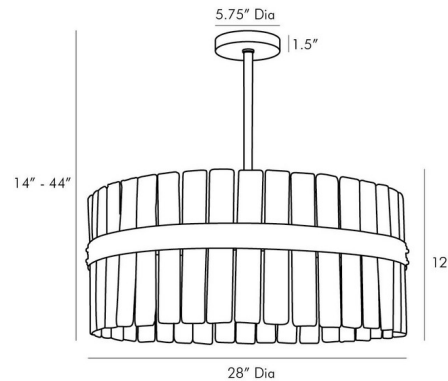

By Arteriors Home

Description

The Sinclair Chandelier offers a sophisticated look, featuring hand crafted panels of organic Seeded Clear Glass set into an outer Antique Brass finished steel band composing a drum shade. Includes one 6 inch and two 12 inch down rods. Suitable for covered outdoor locations. UL and cUL listed.

Shown in antique brass / seeded clear

Specifications

COLOR	Seeded Clear
BODY FINISH	Antique Brass
WATTAGE	20W
DIMMER	Standard 120V
DIMENSIONS	28"W x 14"H
BULB NOT INCLUDED	4 x G25/Medium (E26)/5W/120V LED