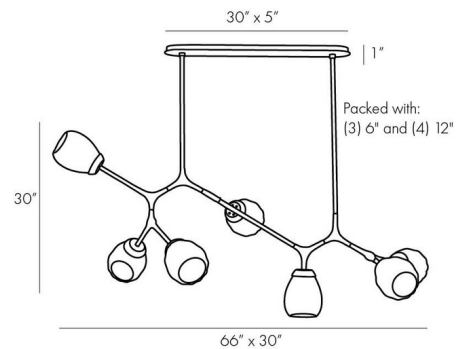

By Arteriors Home

Description

The Smyth Chandelier introduces a novel design that disperses light throughout your environment. The glass globes are adorned with fluted accents, enhancing the vintage-inspired aesthetic. Its steel framework is suspended by aircraft wire, and the branching appearance is anchored by a linear shape, creating a striking visual effect.

Shown in antique brass / smoke luster

Specifications

COLOR	Smoke Luster
BODY FINISH	Antique Brass
WATTAGE	35W
DIMMER	Standard 120V
DIMENSIONS	66"L x 30"W x 30"H
BULB NOT INCLUDED	7 x B11/Candelabra (E12)/5W/120V LED
OTHER BULB OPTIONS	7 x B10/Candelabra (E12)/120V LED 7 x B10/Candelabra (E12)/60W/120V Incandescent

Technical Information

PRODUCT DIMENSIONS Downrods: Two 6" and Four 12" Included

CLICK TO VIEW PRODUCT

Notes: