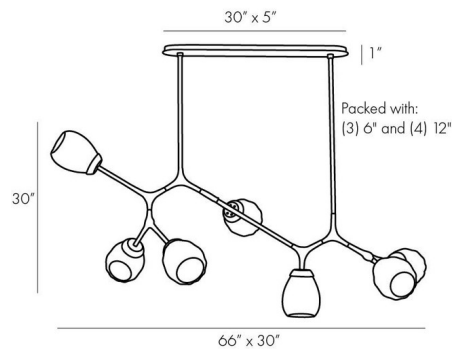

By Arteriors Home

Description

The Smyth Chandelier introduces a novel design that disperses light throughout your environment. The glass globes are adorned with fluted accents, enhancing the vintage-inspired aesthetic. Its steel framework is suspended by aircraft wire, and the branching appearance is anchored by a linear shape, creating a striking visual effect.

Shown in antique brass / smoke luster

Specifications

COLOR	Smoke Luster
BODY FINISH	Antique Brass
WATTAGE	35W
DIMMER	Standard 120V
DIMENSIONS	66"L x 30"W x 30"H
BULB NOT INCLUDED	7 x B11/Candelabra (E12)/5W/120V LED
OTHER BULB OPTIONS	7 x B10/Candelabra (E12)/120V LED 7 x B10/Candelabra (E12)/60W/120V Incandescent

Technical Information

PRODUCT DIMENSIONS Downrods: Two 6" and Four 12" Included

CLICK TO VIEW PRODUCT

Notes: