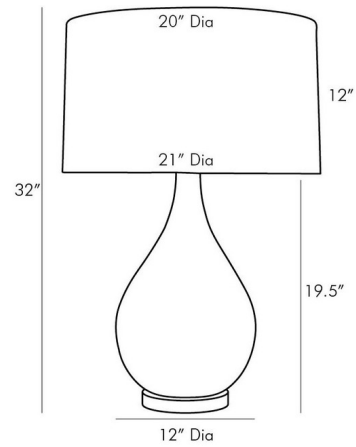

Lightology

lightology.com
866-954-4489
04-28-26

Project: _____

Company: _____

Location: _____ Fixture Type: _____

SPEC #: **AHM771067**

Approved On: _____ Approved By: _____

Romy Table Lamp By Arteriors Home

Description

The Romy Table Lamp offers a chic look that will complement a number of interiors beautifully with its unique Satin Silvered Bronze finished pear-shaped body resting on a Gold Leaf finished base, topped with a Gray linen drum shade with crystal finial. 3-way rotary switch located at socket. UL and cUL listed.

Shown in satin silvered bronze / grey

Specifications

COLOR Grey
BODY FINISH Satin Silvered Bronze
WATTAGE 150W
DIMMER Included
DIMENSIONS 21"W x 32"H
BULB NOT INCLUDED 1 x A19 3-Way/Medium (E26)/150W/120V Incandescent
OTHER BULB OPTIONS A19 3-Way/Medium (E26)/120V LED