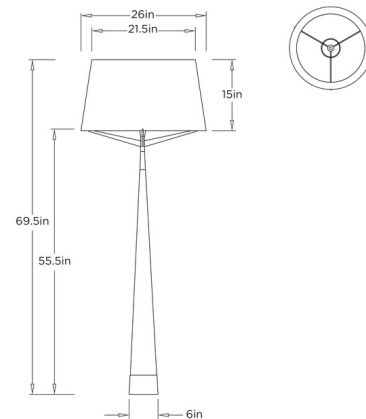

Description

The Elden Floor Lamp brings a modernity simplicity to your interior space. A slimming cone shaped frame has spider like arms that hold a drum shaped linen shade that casts warm shadows of light across your room. On/off foot switch located on the cord.

Shown in off white / off white linen

Specifications

COLOR	Off White Linen
BODY FINISH	Off White
WATTAGE	25W
DIMMER	N/A
DIMENSIONS	26"W x 69.5"H
BULB NOT INCLUDED	1 x A19 3-Way/Medium (E26)/25W/120V LED
OTHER BULB OPTIONS	1 x A19/Medium (E26)/120V LED

Technical Information

PRODUCT DIMENSIONS	Cord: 144"
--------------------	------------

CLICK TO VIEW PRODUCT

Notes: