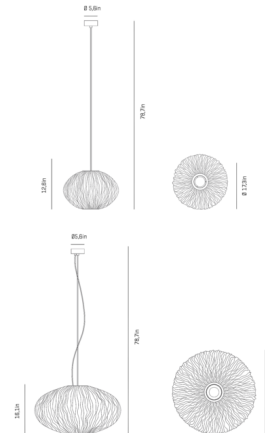

By a-emotional light

Description

The Coral Seaurchin Pendant features subtle textures and warm light with a handmade stainless steel mesh shade. The elegance of the lines and warmth of the light add an ideal ambiance to any room.

Specifications

COLOR White
BODY FINISH Stainless Steel
WATTAGE 17W
DIMMER Low Voltage Electronic
DIMENSIONS 17.3"W x 12.6"H
INTEGRATED LED MODULE 1 x LED/17W/120-277V LED
COUNTRY OF ORIGIN Spain

Technical Information

LAMP COLOR 2700K
LUMENS/WATT 96.76
LUMINOUS FLUX 1645 lumens

Shown in stainless steel / white

CLICK TO VIEW PRODUCT

Notes: