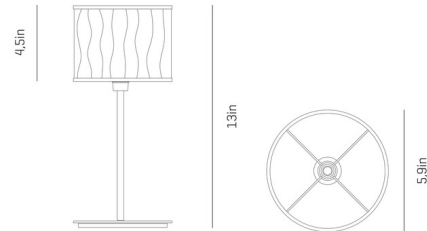

Specifications

COLOR	White
BODY FINISH	Stainless Steel
WATTAGE	7W
DIMMER	N/A
DIMENSIONS	5.9"W x 13"H
BULB NOT INCLUDED	1 x B10/Candelabra (E12)/7W/120V LED
COUNTRY OF ORIGIN	Spain

CLICK TO VIEW PRODUCT

Notes: