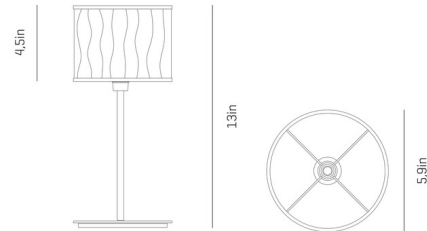

### Description

Curvas Table Lamp offers a modern take on a classic design, featuring a drum shade that is composed of a series of irregular cut glass pieced together that tops a thin Stainless Steel finished body set into a matching finished round table base.

### Specifications

|                   |                                      |
|-------------------|--------------------------------------|
| COLOR             | White                                |
| BODY FINISH       | Stainless Steel                      |
| WATTAGE           | 7W                                   |
| DIMMER            | N/A                                  |
| DIMENSIONS        | 5.9"W x 13"H                         |
| BULB NOT INCLUDED | 1 x B10/Candelabra (E12)/7W/120V LED |
| COUNTRY OF ORIGIN | Spain                                |