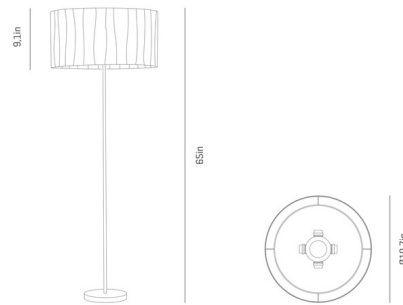

By a-emotional light

Description

Curvas Floor Lamp offers a modern take on a classic design, featuring a drum shade that is composed of a series of irregular cut glass pieced together that tops a thin Stainless Steel finished body set into a matching finished round floor base.

Shown in stainless steel / white

Specifications

COLOR	White
BODY FINISH	Stainless Steel
WATTAGE	48W
DIMMER	Included
DIMENSIONS	19.7"W x 65"H
BULB NOT INCLUDED	4 x A19/Medium (E26)/12W/120V LED
COUNTRY OF ORIGIN	Spain