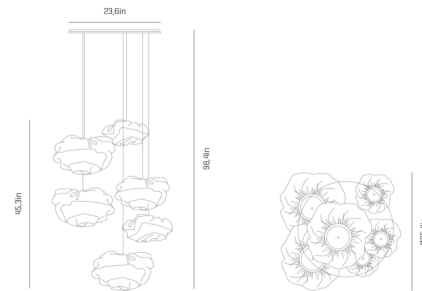

Description

The Nevo Multi Light Pendant is a cloud of suggestive curves creating an impossible volume in your space. The shades are crafted from painted stainless steel mesh, a malleable material that creates a dynamic sense of movement throughout the fixture.

Shown in stainless steel / white

Specifications

COLOR	White
BODY FINISH	Stainless Steel
WATTAGE	63W
DIMMER	Standard 120V
DIMENSIONS	35.4"W x 45.3"H
BULB NOT INCLUDED	9 x B10/Candelabra (E12)/7W/120V LED
COUNTRY OF ORIGIN	Spain

Technical Information

PRODUCT DIMENSIONS	Canopy: 23.6" diameter
--------------------	------------------------

CLICK TO VIEW PRODUCT

Notes: