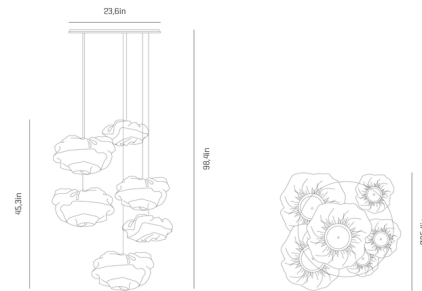

By a-emotional light

Description

The Nevo Multi Light Pendant is a cloud of suggestive curves creating an impossible volume in your space. The shades are crafted from painted stainless steel mesh, a malleable material that creates a dynamic sense of movement throughout the fixture.

Shown in stainless steel / white

Specifications

COLOR	White
BODY FINISH	Stainless Steel
WATTAGE	63W
DIMMER	Standard 120V
DIMENSIONS	35.4"W x 45.3"H
BULB NOT INCLUDED	9 x B10/Candelabra (E12)/7W/120V LED
COUNTRY OF ORIGIN	Spain

Technical Information

PRODUCT DIMENSIONS	Canopy: 23.6" diameter
--------------------	------------------------

CLICK TO VIEW PRODUCT

Notes: