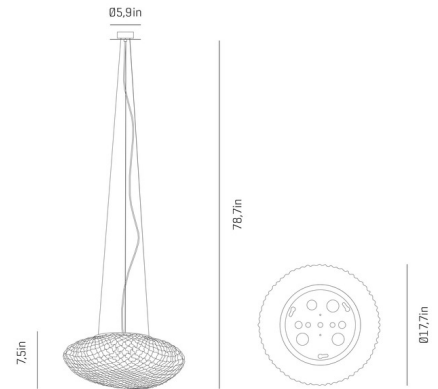

By a-emotional light

Description

The Tati Small Pendant features an organically textured shade made of repetitions of small circles forming an irregular rounded carapace. The shade filters light as it passes through, creating beautiful nuances.

Shown in stainless steel / white

Specifications

COLOR	White
BODY FINISH	Stainless Steel
WATTAGE	8W
DIMMER	Standard 120V
DIMENSIONS	17.7"W x 7.5"H
BULB NOT INCLUDED	1 x A19/Medium (E26)/8W/120V LED
OTHER BULB OPTIONS	1 x A19/Medium (E26)/120V LED
COUNTRY OF ORIGIN	Spain

Technical Information

PRODUCT DIMENSIONS	Cord Length: 78.7"
--------------------	--------------------

CLICK TO VIEW PRODUCT

Notes: