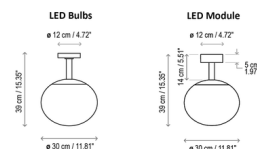

By Bover

Description

The Ellipse Outdoor Ceiling Light is a simple yet mesmerizing globe of light that complements and illuminates your outdoor space. Made of UV-resistant polyethylene, the globe protects the light source against the elements. Place multiple lights in your patio or terrace to create a magical, inviting setting. Available in two sizes: 11.81 inches (model PF/30) and 19.69 inches (PF/50). Note: The LED E26 bulb option requires two E26 medium base bulbs which are not included.

Shown in white

11.81" Width

19.69" Width

Specifications

COLOR	N/A
BODY FINISH	White
WATTAGE	20W
DIMMER	Low Voltage Electronic
DIMENSIONS	11.81"W x 15.35"H
BULB NOT INCLUDED	2 x A19/Medium (E26)/10W/120V LED
COUNTRY OF ORIGIN	Spain