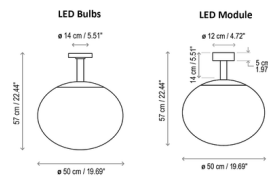

### Description

The Ellipse Outdoor Ceiling Light is a simple yet mesmerizing globe of light that complements and illuminates your outdoor space. Made of UV-resistant polyethylene, the globe protects the light source against the elements. Place multiple lights in your patio or terrace to create a magical, inviting setting. Available in two sizes: 11.81 inches (model PF/30) and 19.69 inches (PF/50). Note: The LED E26 bulb option requires two E26 medium base bulbs which are not included.

#### 11.81" Width

#### 19.69" Width

### Specifications

COLOR	N/A
BODY FINISH	White
WATTAGE	20W
DIMMER	Low Voltage Electronic
DIMENSIONS	11.81"W x 15.35"H
BULB NOT INCLUDED	2 x A19/Medium (E26)/10W/120V LED
COUNTRY OF ORIGIN	Spain

CLICK TO VIEW PRODUCT