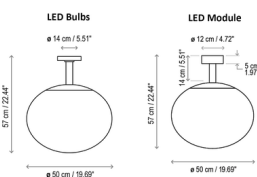

By Bover

Description

The Ellipse Outdoor Ceiling Light is a simple yet mesmerizing globe of light that complements and illuminates your outdoor space. Made of UV-resistant polyethylene, the globe protects the light source against the elements. Place multiple lights in your patio or terrace to create a magical, inviting setting. Available in two sizes: 11.81 inches (model PF/30) and 19.69 inches (PF/50). Note: The LED E26 bulb option requires two E26 medium base bulbs which are not included.

Shown in white

11.81" Width

19.69" Width

Specifications

COLOR	N/A
BODY FINISH	White
WATTAGE	20W
DIMMER	Low Voltage Electronic
DIMENSIONS	11.81"W x 15.35"H
BULB NOT INCLUDED	2 x A19/Medium (E26)/10W/120V LED
COUNTRY OF ORIGIN	Spain