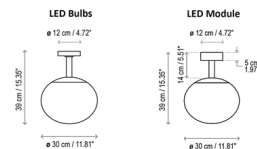

### Description

The Ellipse Outdoor Ceiling Light is a simple yet mesmerizing globe of light that complements and illuminates your outdoor space. Made of UV-resistant polyethylene, the globe protects the light source against the elements. Place multiple lights in your patio or terrace to create a magical, inviting setting. Available in two sizes: 11.81 inches (model PF/30) and 19.69 inches (PF/50). Note: The LED E26 bulb option requires two E26 medium base bulbs which are not included.

#### 11.81" Width

#### 19.69" Width

### Specifications

COLOR	N/A
BODY FINISH	White
WATTAGE	20W
DIMMER	Low Voltage Electronic
DIMENSIONS	11.81"W x 15.35"H
BULB NOT INCLUDED	2 x A19/Medium (E26)/10W/120V LED
COUNTRY OF ORIGIN	Spain

CLICK TO VIEW PRODUCT