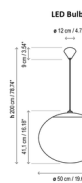

By Bover

Description

The Ellipse Outdoor Pendant is the perfect way to add a touch of magic to your garden, patio, or terrace. Its mesmerizing globe offers a simple, elegant design that is sure to complement any outdoor decor. The globe is made of UV-resistant polyethylene, protecting the light source against the elements. Available in two sizes: 11.81 inches (model S/30) and 19.69 inches (S/50). Note: The LED E26 bulb option requires two E26 medium base bulbs which are not included.

Shown in white

11.81" Width

19.69" Width

Specifications

COLOR	N/A
BODY FINISH	White
WATTAGE	20W
DIMMER	Low Voltage Electronic
DIMENSIONS	11.81"W x 10.2"H
BULB NOT INCLUDED	2 x A19/Medium (E26)/10W/120V LED
COUNTRY OF ORIGIN	Spain