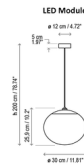

By Bover

Description

The Ellipse Outdoor Pendant is the perfect way to add a touch of magic to your garden, patio, or terrace. Its mesmerizing globe offers a simple, elegant design that is sure to complement any outdoor decor. The globe is made of UV-resistant polyethylene, protecting the light source against the elements. Available in two sizes: 11.81 inches (model S/30) and 19.69 inches (S/50). Note: The LED E26 bulb option requires two E26 medium base bulbs which are not included.

Shown in white

11.81" Width

19.69" Width

Specifications

COLOR	N/A
BODY FINISH	White
WATTAGE	20W
DIMMER	Low Voltage Electronic
DIMENSIONS	11.81"W x 10.2"H
BULB NOT INCLUDED	2 x A19/Medium (E26)/10W/120V LED
COUNTRY OF ORIGIN	Spain