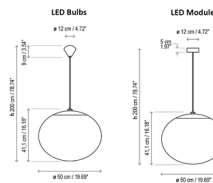

Description

The Ellipse Outdoor Pendant is the perfect way to add a touch of magic to your garden, patio, or terrace. Its mesmerizing globe offers a simple, elegant design that is sure to complement any outdoor decor. The globe is made of UV-resistant polyethylene, protecting the light source against the elements. Available in two sizes: 11.81 inches (model S/30) and 19.69 inches (S/50). Note: The LED E26 bulb option requires two E26 medium base bulbs which are not included.

Shown in white

11.81" Width

19.69" Width

Specifications

COLOR	N/A
BODY FINISH	White
WATTAGE	20W
DIMMER	Low Voltage Electronic
DIMENSIONS	11.81"W x 10.2"H
BULB NOT INCLUDED	2 x A19/Medium (E26)/10W/120V LED
COUNTRY OF ORIGIN	Spain