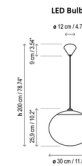

By Bover

Description

The Ellipse Outdoor Pendant is the perfect way to add a touch of magic to your garden, patio, or terrace. Its mesmerizing globe offers a simple, elegant design that is sure to complement any outdoor decor. The globe is made of UV-resistant polyethylene, protecting the light source against the elements. Available in two sizes: 11.81 inches (model S/30) and 19.69 inches (S/50). Note: The LED E26 bulb option requires two E26 medium base bulbs which are not included.

Shown in white

11.81" Width

19.69" Width

Specifications

COLOR	N/A
BODY FINISH	White
WATTAGE	20W
DIMMER	Low Voltage Electronic
DIMENSIONS	11.81"W x 10.2"H
BULB NOT INCLUDED	2 x A19/Medium (E26)/10W/120V LED
COUNTRY OF ORIGIN	Spain