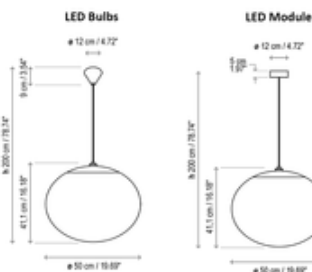

BRAND

Bover

DESCRIPTION

The Elipse Outdoor Pendant is the perfect way to add a touch of magic to your garden, patio, or terrace. Its mesmerizing globe offers a simple, elegant design that is sure to complement any outdoor decor. The globe is made of UV-resistant polyethylene, protecting the light source against the elements. Available in two sizes: 11.81 inches (model S/30) and 19.69 inches (S/50). Note: The LED E26 bulb option requires two E26 medium base bulbs which are not included.

Shown in: White

SHADE COLOR	N/A
BODY FINISH	White
WATTAGE	20W
DIMMER	Low Voltage Electronic
DIMENSIONS	11.81"W x 10.2"H
BULB NOT INCLUDED	
LAMP	2 x A19/Medium (E26)/10W/120V LED

SPEC # BOV771427

11.81" Width

19.69" Width

COMPANY	PROJECT	FIXTURE TYPE	APPROVED BY	DATE