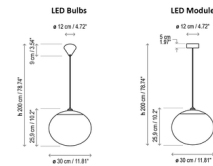

Description

The Ellipse Outdoor Pendant is the perfect way to add a touch of magic to your garden, patio, or terrace. Its mesmerizing globe offers a simple, elegant design that is sure to complement any outdoor decor. The globe is made of UV-resistant polyethylene, protecting the light source against the elements. Available in two sizes: 11.81 inches (model S/30) and 19.69 inches (S/50). Note: The LED E26 bulb option requires two E26 medium base bulbs which are not included.

Shown in white

11.81" Width

19.69" Width

Specifications

COLOR	N/A
BODY FINISH	White
WATTAGE	20W
DIMMER	Low Voltage Electronic
DIMENSIONS	11.81"W x 10.2"H
BULB NOT INCLUDED	2 x A19/Medium (E26)/10W/120V LED
COUNTRY OF ORIGIN	Spain