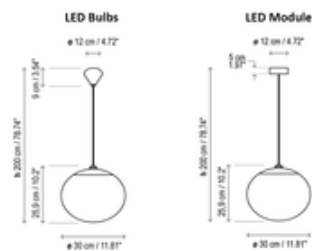

BRAND

Bover

DESCRIPTION

The Elipse Outdoor Pendant is the perfect way to add a touch of magic to your garden, patio, or terrace. Its mesmerizing globe offers a simple, elegant design that is sure to complement any outdoor decor. The globe is made of UV-resistant polyethylene, protecting the light source against the elements. Available in two sizes: 11.81 inches (model S/30) and 19.69 inches (S/50). Note: The LED E26 bulb option requires two E26 medium base bulbs which are not included.

Shown in: White

SHADE COLOR	N/A
BODY FINISH	White
WATTAGE	20W
DIMMER	Low Voltage Electronic
DIMENSIONS	11.81"W x 10.2"H
BULB NOT INCLUDED	
LAMP	2 x A19/Medium (E26)/10W/120V LED

SPEC # BOV771427

11.81" Width

19.69" Width

COMPANY	PROJECT	FIXTURE TYPE	APPROVED BY	DATE