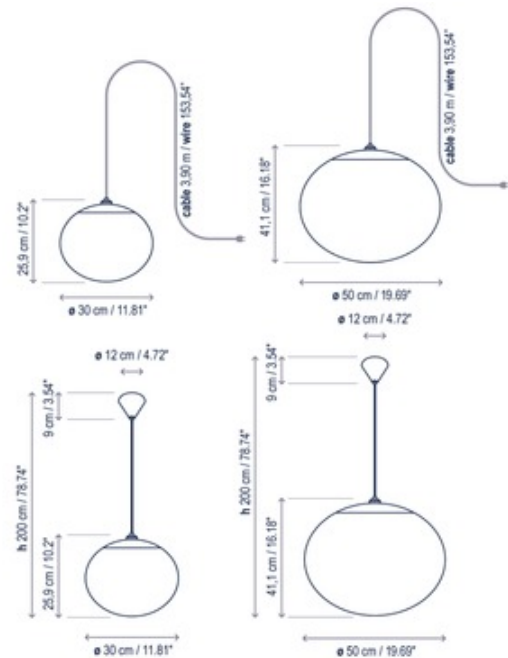

Lightology

Ellipse Outdoor Pendant

PRODUCT NUMBER

BOV771427

DESIGNER Alex Fernandez Camps
BRAND Bover

DESCRIPTION

The Elipse Pendant offers a chic look featuring a UV light protected polyethylene globe with a White finishing accents. Available in two sizes with option for hardwired or plug-in mounting. CE and ETL listed for wet locations.

Shown in: White / White

SHADE COLOR	White
BODY FINISH	White
LAMP	2 x A19/Medium (E26)/10W/120V LED
WATTAGE	20W
DIMMER	Not Dimmable
DIMENSIONS	78.74"L x 11.81"W x 10.2"H
<i>Technical Information</i>	
APERTURE SIZE	0.000"
PRODUCT NUMBER	BOV771427