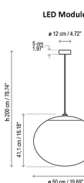

By Bover

Description

The Ellipse Outdoor Pendant is the perfect way to add a touch of magic to your garden, patio, or terrace. Its mesmerizing globe offers a simple, elegant design that is sure to complement any outdoor decor. The globe is made of UV-resistant polyethylene, protecting the light source against the elements. Available in two sizes: 11.81 inches (model S/30) and 19.69 inches (S/50). Note: The LED E26 bulb option requires two E26 medium base bulbs which are not included.

Shown in white

11.81" Width

19.69" Width

Specifications

COLOR	N/A
BODY FINISH	White
WATTAGE	20W
DIMMER	Low Voltage Electronic
DIMENSIONS	11.81"W x 10.2"H
BULB NOT INCLUDED	2 x A19/Medium (E26)/10W/120V LED
COUNTRY OF ORIGIN	Spain