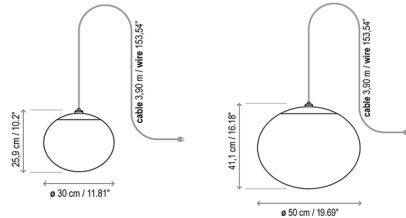

Description

The Elipse Plug-in Outdoor Pendant is the perfect way to add a touch of magic to your garden, patio, or terrace. Its mesmerizing globe offers a simple, elegant design that is sure to complement any outdoor decor. The globe is made of UV-resistant polyethylene, protecting the light source against the elements. This plug-in pendant does not have a switch. Available in two sizes: 11.81 inches (model S/30/H) and 19.69 inches (S/50/H).

Shown in white

Specifications

COLOR	N/A
BODY FINISH	White
WATTAGE	20W
DIMMER	N/A
DIMENSIONS	11.81"W x 10.2"H
BULB NOT INCLUDED	2 x A19/Medium (E26)/10W/120V LED
COUNTRY OF ORIGIN	Spain

CLICK TO VIEW PRODUCT