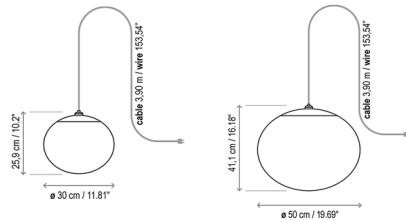

Description

The Elipse Plug-in Outdoor Pendant is the perfect way to add a touch of magic to your garden, patio, or terrace. Its mesmerizing globe offers a simple, elegant design that is sure to complement any outdoor decor. The globe is made of UV-resistant polyethylene, protecting the light source against the elements. This plug-in pendant does not have a switch. Available in two sizes: 11.81 inches (model S/30/H) and 19.69 inches (S/50/H).

Shown in white

Specifications

COLOR	N/A
BODY FINISH	White
WATTAGE	20W
DIMMER	N/A
DIMENSIONS	11.81"W x 10.2"H
BULB NOT INCLUDED	2 x A19/Medium (E26)/10W/120V LED
COUNTRY OF ORIGIN	Spain

CLICK TO VIEW PRODUCT