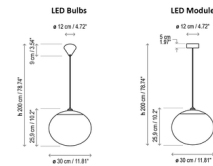

Description

The Ellipse Outdoor Pendant is the perfect way to add a touch of magic to your garden, patio, or terrace. Its mesmerizing globe offers a simple, elegant design that is sure to complement any outdoor decor. The globe is made of UV-resistant polyethylene, protecting the light source against the elements. Available in two sizes: 11.81 inches (model S/30) and 19.69 inches (S/50). Note: The LED E26 bulb option requires two E26 medium base bulbs which are not included.

Shown in white

11.81" Width

19.69" Width

Specifications

COLOR	N/A
BODY FINISH	White
WATTAGE	20W
DIMMER	Low Voltage Electronic
DIMENSIONS	19.69"W x 16.18"H
BULB NOT INCLUDED	2 x A19/Medium (E26)/10W/120V LED
COUNTRY OF ORIGIN	Spain