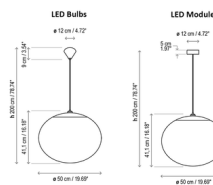

Description

The Ellipse Outdoor Pendant is the perfect way to add a touch of magic to your garden, patio, or terrace. Its mesmerizing globe offers a simple, elegant design that is sure to complement any outdoor decor. The globe is made of UV-resistant polyethylene, protecting the light source against the elements. Available in two sizes: 11.81 inches (model S/30) and 19.69 inches (S/50). Note: The LED E26 bulb option requires two E26 medium base bulbs which are not included.

Shown in white

11.81" Width

19.69" Width

Specifications

COLOR	N/A
BODY FINISH	White
WATTAGE	20W
DIMMER	Low Voltage Electronic
DIMENSIONS	19.69"W x 16.18"H
BULB NOT INCLUDED	2 x A19/Medium (E26)/10W/120V LED
COUNTRY OF ORIGIN	Spain