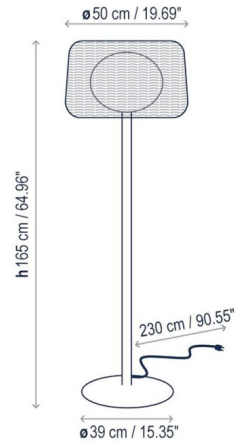

Lightology

lightology.com
866-954-4489
04-25-26

Project: _____

Company: _____

Location: _____ Fixture Type: _____

SPEC #: **BOV771432**

Approved On: _____ Approved By: _____

Fora Outdoor Floor Lamp By Bover

Description

The Fora Outdoor Floor Lamp features a wicker shade composed of handwoven recyclable and non-toxic synthetic polyethylene fiber with a concrete base for added stability. Available with a Light Beige shade and Natural White finished stem or Brown shade and Graphite Brown finished stem.

Shown in natural white / light beige fiber

Specifications

COLOR	Light Beige Fiber
BODY FINISH	Natural White
WATTAGE	20W
DIMMER	Not Dimmable
DIMENSIONS	19.685"W x 64.961"H
BULB NOT INCLUDED	2 x A19/Medium (E26)/10W/120V LED
COUNTRY OF ORIGIN	Spain