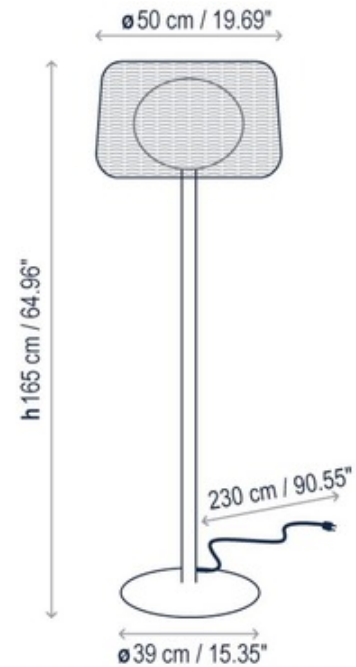

COMPANY

PROJECT

FIXTURE TYPE

APPROVED BY

DATE