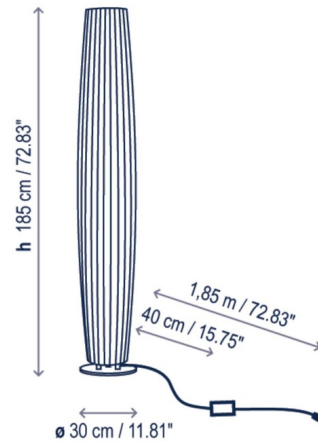

Lightology

lightology.com
866-954-4489
04-07-26

Project: _____

Company: _____

Location: _____ Fixture Type: _____

SPEC #: **BOV771447**

Approved On: _____ Approved By: _____

Maxi Floor Lamp By Bover

Description

The Maxi Floor Lamp offers a sleek, timeless design that features a tall slightly curved column shade composed of translucent White or Cream ribbon, with a Satin Nickel finished round floor base. Includes dimmer on floor cable. CE and ETL listed.

Shown in white / white translucent ribbon

Specifications

COLOR	White Translucent Ribbon
BODY FINISH	White
WATTAGE	48W
DIMMER	Standard 120V
DIMENSIONS	11.81"W x 72.835"H
BULB NOT INCLUDED	4 x A15/Medium (E26)/12W/120V LED
COUNTRY OF ORIGIN	Spain