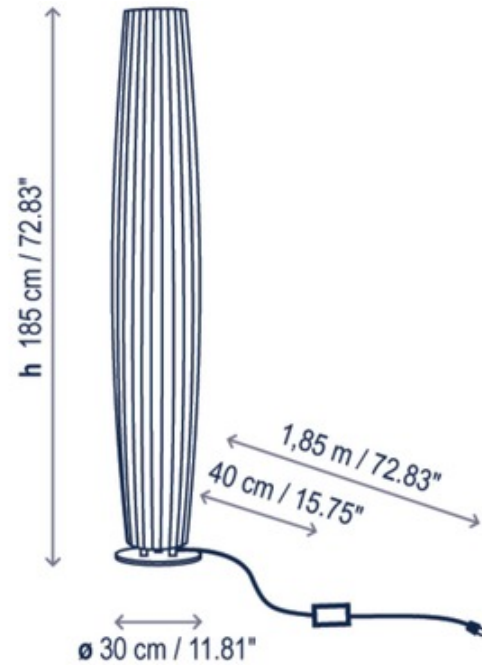

COMPANY

PROJECT

FIXTURE TYPE

APPROVED BY

DATE