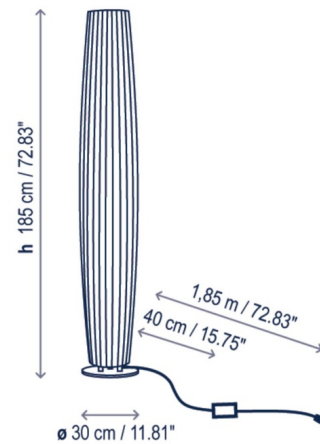

By Bover

Description

The Maxi Floor Lamp offers a sleek, timeless design that features a tall slightly curved column shade composed of translucent White or Cream ribbon, with a Satin Nickel finished round floor base. Includes dimmer on floor cable. CE and ETL listed.

Shown in white / white translucent ribbon

Specifications

COLOR	White Translucent Ribbon
BODY FINISH	White
WATTAGE	48W
DIMMER	Standard 120V
DIMENSIONS	11.81"W x 72.835"H
BULB NOT INCLUDED	4 x A15/Medium (E26)/12W/120V LED
COUNTRY OF ORIGIN	Spain