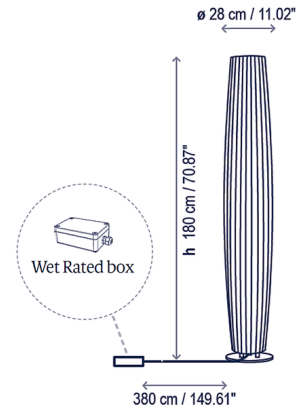

Specifications

COLOR	N/A
BODY FINISH	White
WATTAGE	49.2W
DIMMER	0-10V
DIMENSIONS	11.024"W x 70.87"H
INTEGRATED LED MODULE	1 x LED/49.2W/120V LED
COUNTRY OF ORIGIN	Spain

Technical Information

COLOR RENDERING	90 CRI
LAMP COLOR	2700K
LUMENS/WATT	152.44
LUMINOUS FLUX	7500 lumens

Shown in white

CLICK TO VIEW PRODUCT

Notes: