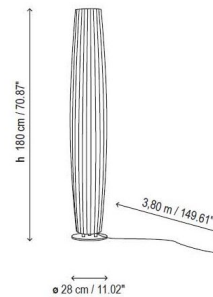

### Description

The Maxi Outdoor Plug-in Floor Lamp features a sealed, nonporous polyethylene White shade with White finish. Secure floor base allows for fastening to the floor by removing the rubber stoppers on base. Electrical cables have propylene coating. IP66 rated for wet locations. CE and ETL listed.

### Specifications

COLOR	White
BODY FINISH	White
WATTAGE	49.2W
DIMMER	Not Dimmable
DIMENSIONS	11.024"W x 70.866"H
INTEGRATED LED MODULE	1 x LED/49.2W/120V LED
COUNTRY OF ORIGIN	Spain