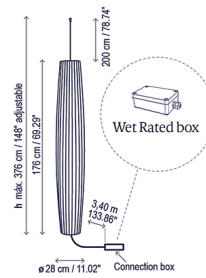

Specifications

COLOR	N/A
BODY FINISH	White
WATTAGE	49.2W
DIMMER	0-10V
DIMENSIONS	11.02"W x 69.29"H
INTEGRATED LED MODULE	1 x LED/49.2W/120V LED
COUNTRY OF ORIGIN	Spain

Technical Information

COLOR RENDERING	90 CRI
LAMP COLOR	2700K
LUMENS/WATT	152.44
LUMINOUS FLUX	7500 lumens

Notes:

Shown in white

Bottom Installation

Upper Installation

CLICK TO VIEW PRODUCT