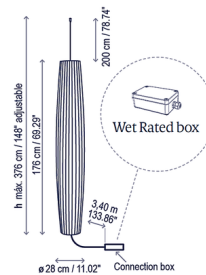

Specifications

COLOR	N/A
BODY FINISH	White
WATTAGE	49.2W
DIMMER	0-10V
DIMENSIONS	11.02"W x 69.29"H
INTEGRATED LED MODULE	1 x LED/49.2W/120V LED
COUNTRY OF ORIGIN	Spain

Technical Information

COLOR RENDERING	90 CRI
LAMP COLOR	2700K
LUMENS/WATT	152.44
LUMINOUS FLUX	7500 lumens

Notes:

Shown in white

Bottom Installation

Upper Installation

CLICK TO VIEW PRODUCT