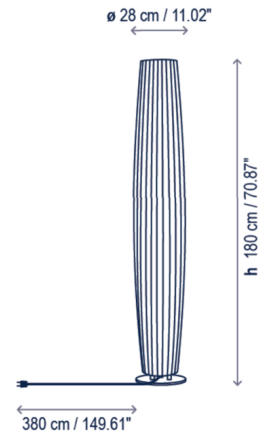

Shown in white / white