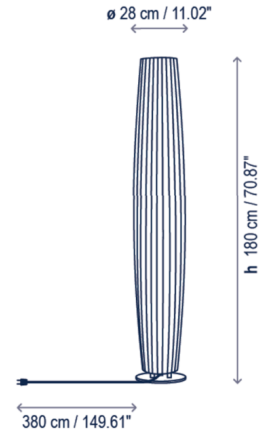

### Description

Maxi Outdoor Floor Lamp features a medium density UV resistant polyethylene White shade. Includes black waterproof neoprene cable without switch. IP66 rated for wet locations.

### Specifications

COLOR	White
BODY FINISH	White
WATTAGE	49.2W
DIMMER	Not Dimmable
DIMENSIONS	11.02"W x 70.87"H
INTEGRATED LED MODULE	1 x LED/49.2W/120V LED
COUNTRY OF ORIGIN	Spain

### Technical Information

COLOR RENDERING	90 CRI
LAMP COLOR	2700K
LUMENS/WATT	152.44
LUMINOUS FLUX	7500 lumens

Shown in white / white

CLICK TO VIEW PRODUCT

Notes: