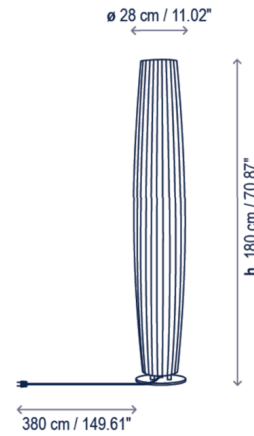

Shown in white / white