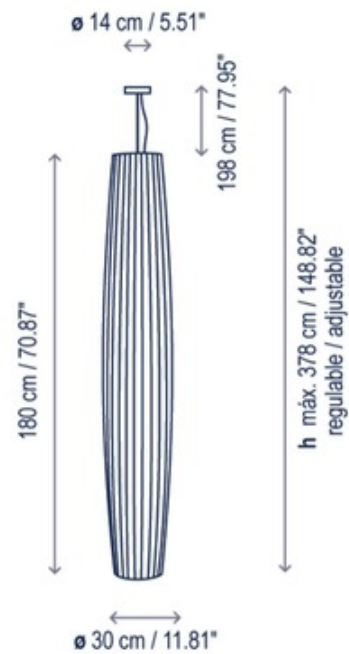

COMPANY

PROJECT

FIXTURE TYPE

APPROVED BY

DATE