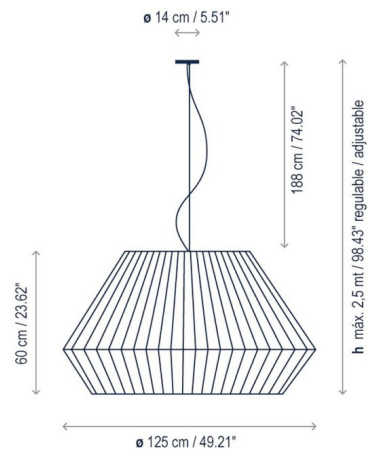

### Specifications

COLOR	White Translucent Ribbon
BODY FINISH	Black
WATTAGE	40W
DIMMER	Standard 120V
DIMENSIONS	49.213"W x 23.62"H
BULB NOT INCLUDED	5 x A19/Medium (E26)/8W/120V LED
OTHER BULB OPTIONS	5 x A19/Medium (E26)/120V LED 5 x A19/Medium (E26)/60W/120V Incandescent
COUNTRY OF ORIGIN	Spain