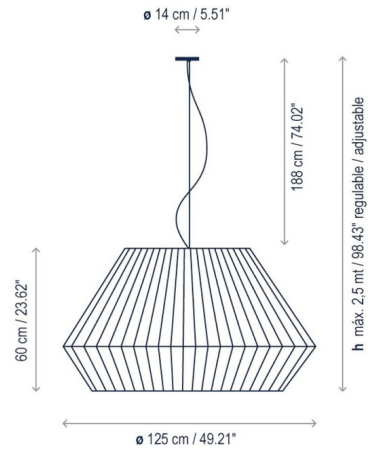

Description

Mei 125 Pendant offers a chic, Asian inspired silhouette featuring a translucent shade of hand wrapped polyester blend ribbon in White or Cream. Includes frosted injection molded polycarbonate lens. CE and ETL listed.

Shown in black / white translucent ribbon

Specifications

COLOR	White Translucent Ribbon
BODY FINISH	Black
WATTAGE	40W
DIMMER	Standard 120V
DIMENSIONS	49.213"W x 23.62"H
BULB NOT INCLUDED	5 x A19/Medium (E26)/8W/120V LED
OTHER BULB OPTIONS	5 x A19/Medium (E26)/120V LED 5 x A19/Medium (E26)/60W/120V Incandescent
COUNTRY OF ORIGIN	Spain